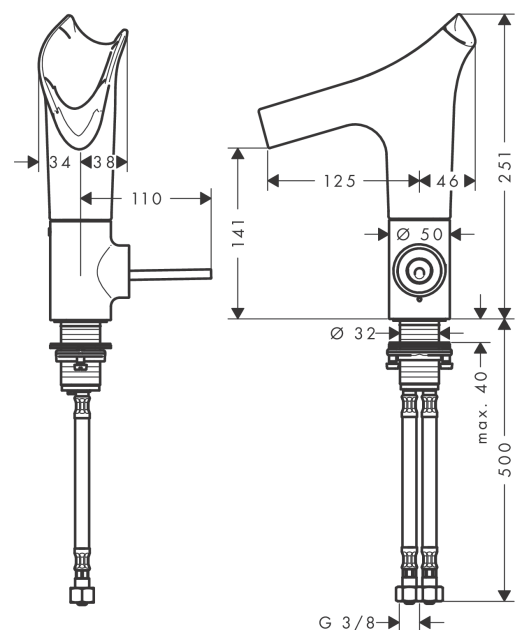

AXOR Starck V
Single lever basin mixer 140 with glass spout and waste set - diamond cut
 Surfaces: **Chrome** Article Number: **12122000**

Description

product features

- consists of: single lever basin mixer, waste set
- ComfortZone 140
- projection 125 mm
- swivel range adjustable in 3 steps 95°, 120° or 360°
- spray type: laminar spray
- EasyClick connection between body and spout with SafetyStop-function
- Spout is dishwasher safe
- material spout: crystal glass
- flow rate at 3 bar: 4 l/min
- joystick ceramic cartridge
- non-closing waste set
- connection type: G 3/8 connections
- connection dimension: DN15
- handle can be positioned on the right or left
- handle position on the side: bottom-side at the base body (not suitable for wash bowls)

Technology

Product image

Scale drawing

AXOR Starck V
Single lever basin mixer 140 with glass spout and waste set - diamond cut
Surfaces: **Chrome** Article Number: **12122000**

Flowchart